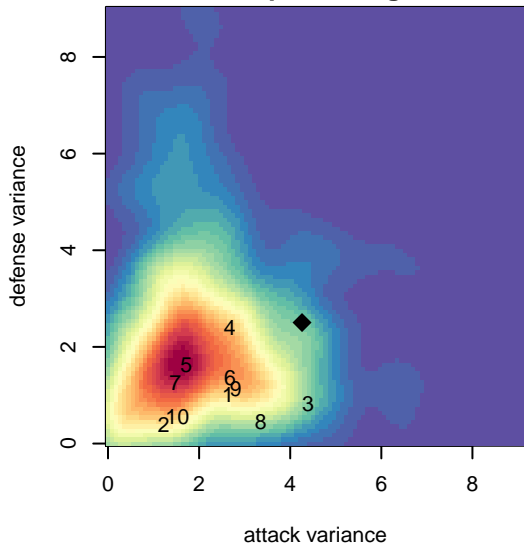

Westside Timbers Copa B04

Westside Timbers
 Beaverton, OR
 B04 total strength=1233
 attack=6.73 defense=2.99
 fall league = PTT B04 Div 1 Green
 spr league = Spr OYS B04 Div 1 Green

alt names used:
 Westside Timbers 04B Copa
 Westside Timbers 04B Copa
 Westside Timbers 04B Copa (OR) (FWNW)
 WT 04B Copa
 WT 04B Copa
 Westside Timbers 04B Copa (OR)
 Westside Timbers 04B Copa

Venues played:
 2016 OYS State Cup B04
 2017 Beaverton Cup U14 Silver
 2017 Mt Hood Challenge U14 Premier
 2017 PTT B04 Division 1 Green
 2017 FWRL NW B04
 2017 OYS PTT Presidents Cup B04
 2017 Spr OYS B04 Division 1 Green

Westside Timbers Copa B04
 Dots are actual minus expected GF (blue circles) and GA (red triangles).
 Blue line is smoothed change in attack strength. Red is smoothed change in defense strength.

**attack and defense variance (black dot)
relative to other teams
and top 10 in region**