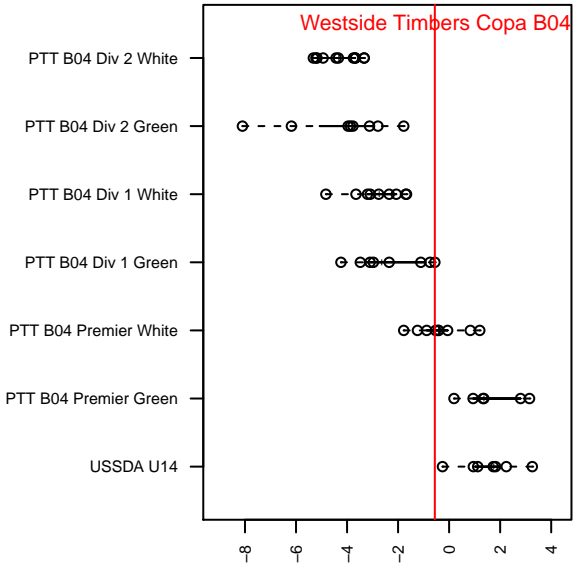

**attack and defense rating
relative to others at age
and all opponents in last 13 months**