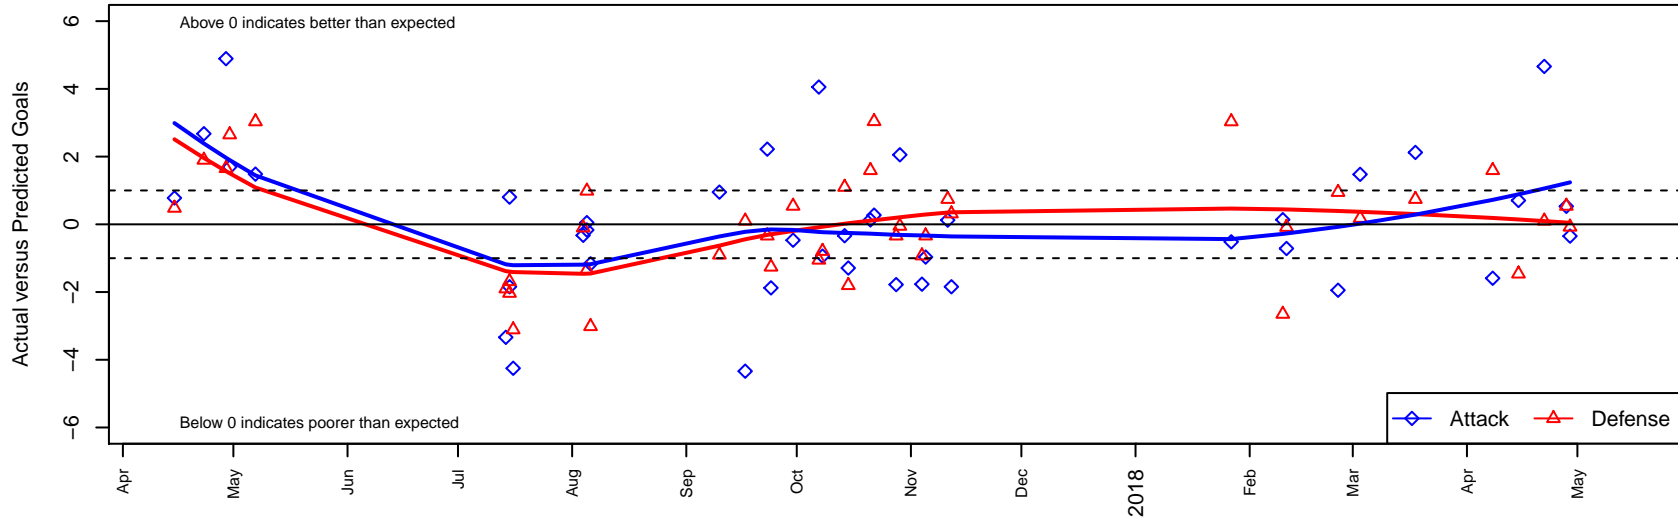

Westside Timbers Copa B04

Westside Timbers
 Beaverton, OR
 B04 total strength=1233
 attack=6.73 defense=2.99
 fall league = PTT B04 Div 1 Green
 spr league = Spr OYS B04 Div 1 Green

alt names used:
 Westside Timbers 04B Copa
 Westside Timbers 04B Copa
 Westside Timbers 04B Copa (OR) (FWNW)
 WT 04B Copa
 WT 04B Copa
 Westside Timbers 04B Copa (OR)
 Westside Timbers 04B Copa

Venues played:
 2016 OYS State Cup B04
 2017 Beaverton Cup U14 Silver
 2017 Mt Hood Challenge U14 Premier
 2017 PTT B04 Division 1 Green
 2017 FWRL NW B04
 2017 OYS PTT Presidents Cup B04
 2017 Spr OYS B04 Division 1 Green

Westside Timbers Copa B04
 Dots are actual minus expected GF (blue circles) and GA (red triangles).
 Blue line is smoothed change in attack strength. Red is smoothed change in defense strength.

**attack and defense variance (black dot)
relative to other teams
and top 10 in region**